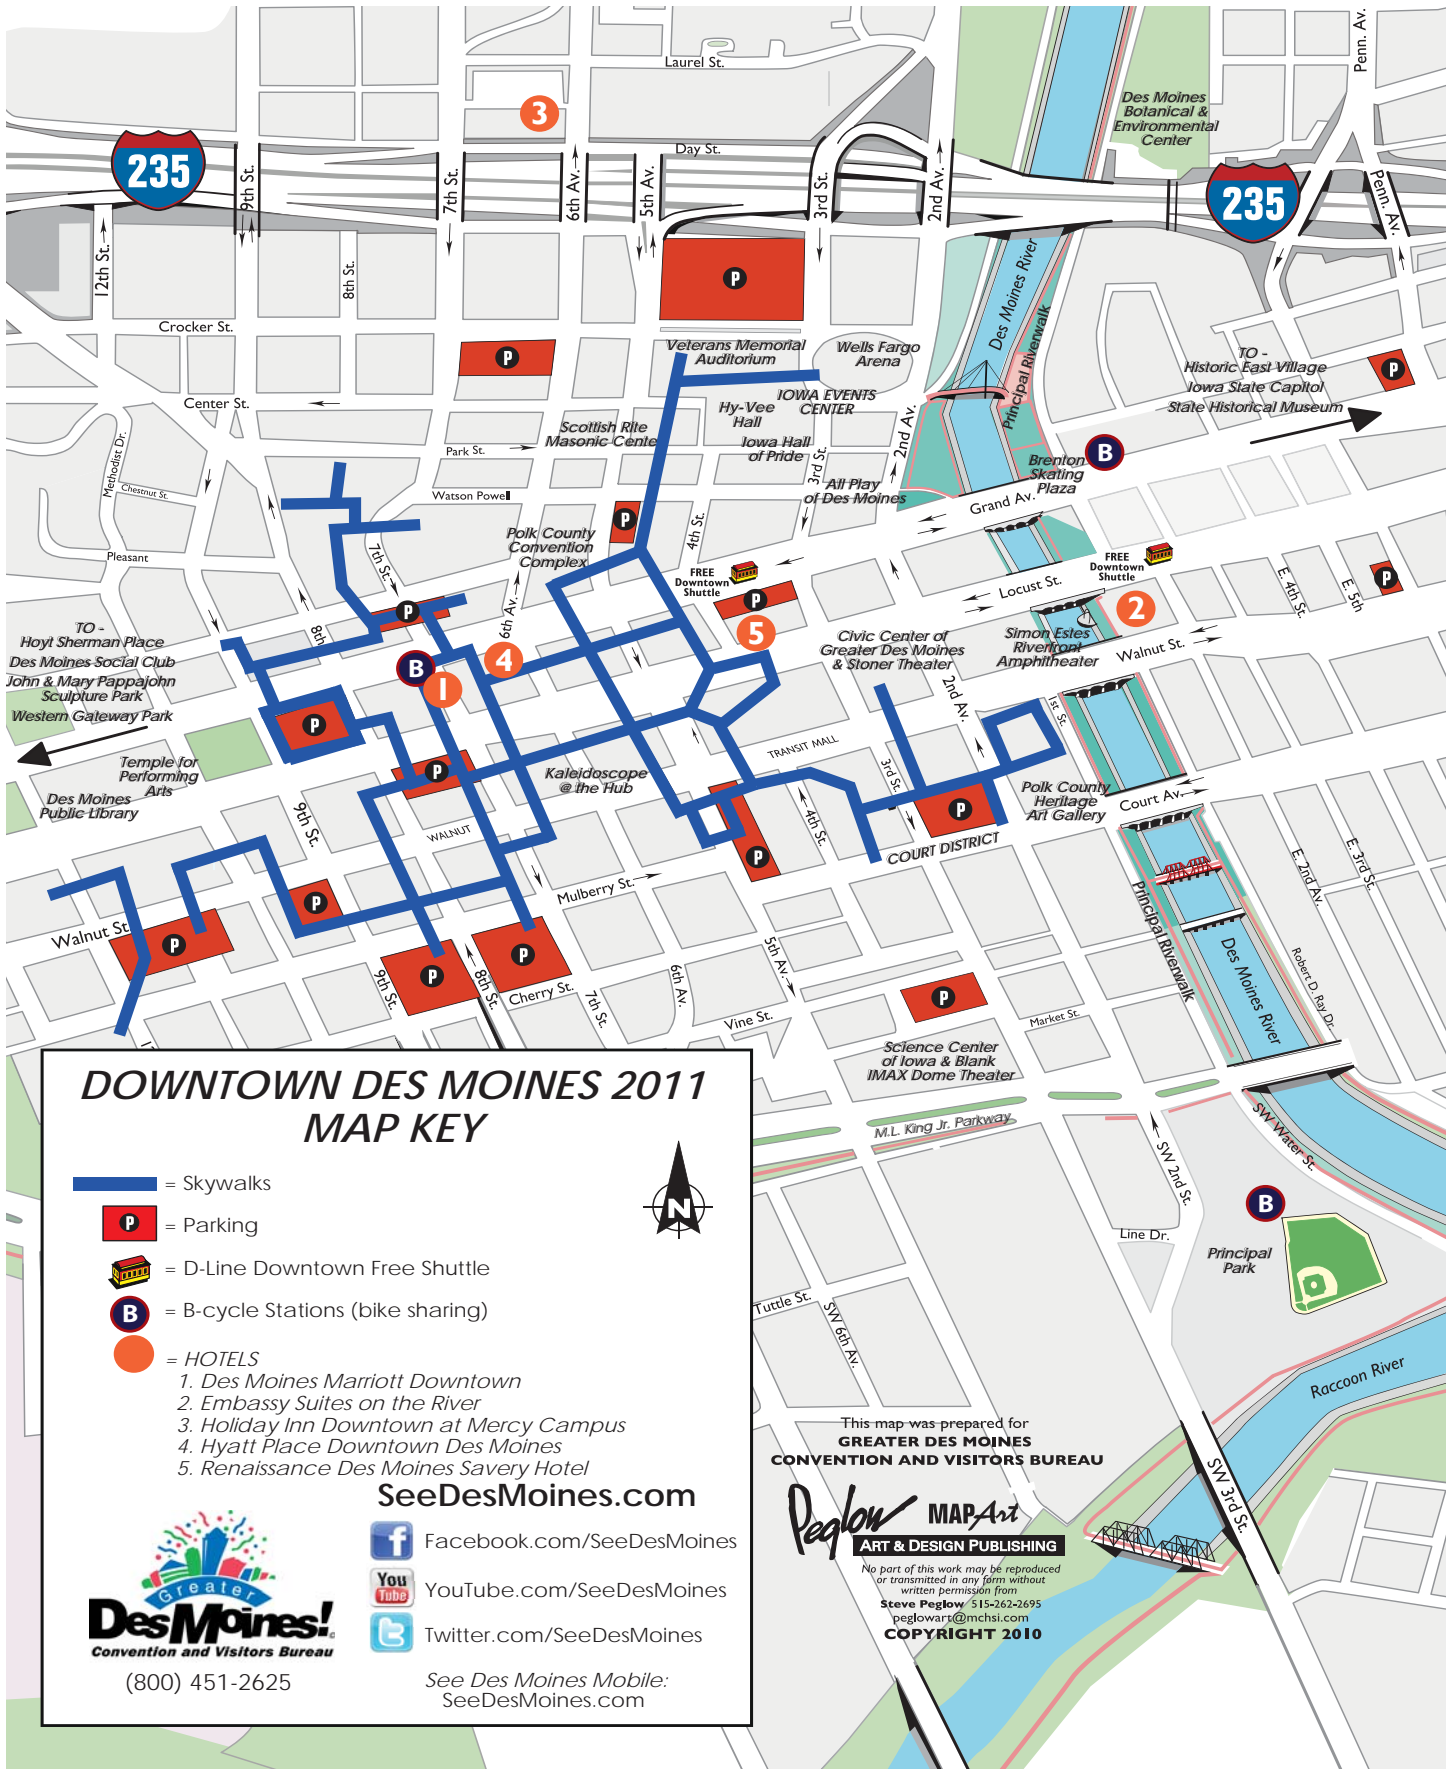

Iowa Dental Association

2012 Annual Session

May 4-6, 2012
Des Moines, IA

DOWNTOWN DES MOINES 2011 MAP KEY

- = Skywalks
- = Parking
- = D-Line Downtown Free Shuttle
- = B-cycle Stations (bike sharing)
- = HOTELS
  1. Des Moines Marriott Downtown
  2. Embassy Suites on the River
  3. Holiday Inn Downtown at Mercy Campus
  4. Hyatt Place Downtown Des Moines
  5. Renaissance Des Moines Savery Hotel

(800) 451-2625

SeeDesMoines.com

Facebook.com/SeeDesMoines

YouTube.com/SeeDesMoines

Twitter.com/SeeDesMoines

See Des Moines Mobile:
SeeDesMoines.com

This map was prepared for
**GREATER DES MOINES
CONVENTION AND VISITORS BUREAU**